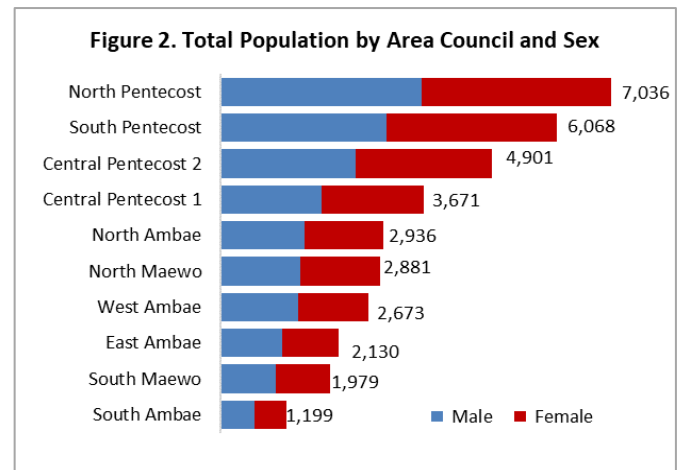

PENAMA PROVINCE

2020 Population and Housing Census Preliminary Results

Release Period: June 2021

Table 1: Summary Indicators

Indicators	Penama
Total Population (Private households only)	35,474
<i>Male</i>	<i>18,004</i>
<i>Female</i>	<i>17,470</i>
Annual Population Growth Rate (%)	1.3
Dependency Ratio	94
Sex Ratio	103
Population Density	30
Total Private Household	7,812
Average Household Size	4.5

Table 2: Population by 5-year Age Group and Sex

Age Group	Sex		Total
	Male	Female	
0-4	2,757	2,601	5,358
5-9	2,548	2,339	4,887
10-14	2,277	2,080	4,357
15-19	1,693	1,601	3,294
20-24	1,407	1,429	2,836
25-29	1,205	1,265	2,470
30-34	1,071	1,083	2,154
35-39	951	927	1,878
40-44	869	805	1,674
45-49	820	766	1,586
50-54	650	649	1,299
55-59	537	527	1,064
60-64	407	437	844
65-69	294	354	648
70-74	198	251	449
75-79	141	155	296
80+	179	201	380

Table 3: Number of Households and Population by Sex per Island and Area Council

Area Council	Households	Sex	
		Male	Female
Pentecost	4,508	10,893	10,783
<i>North Pentecost</i>	<i>1,414</i>	<i>3,637</i>	<i>3,399</i>
<i>South Pentecost</i>	<i>1,214</i>	<i>3,002</i>	<i>3,066</i>
<i>Central Pentecost 2</i>	<i>1,118</i>	<i>2,435</i>	<i>2,466</i>
<i>Central Pentecost 1</i>	<i>762</i>	<i>1,819</i>	<i>1,852</i>
Ambae	2,288	4,654	4,284
<i>North Ambae</i>	<i>735</i>	<i>1,515</i>	<i>1,421</i>
<i>West Ambae</i>	<i>744</i>	<i>1,407</i>	<i>1,266</i>
<i>East Ambae</i>	<i>498</i>	<i>1,117</i>	<i>1,013</i>
<i>South Ambae</i>	<i>311</i>	<i>615</i>	<i>584</i>
Maewo	1,016	2,457	2,403
<i>North Maewo</i>	<i>631</i>	<i>1,450</i>	<i>1,431</i>
<i>South Maewo</i>	<i>385</i>	<i>1,007</i>	<i>972</i>