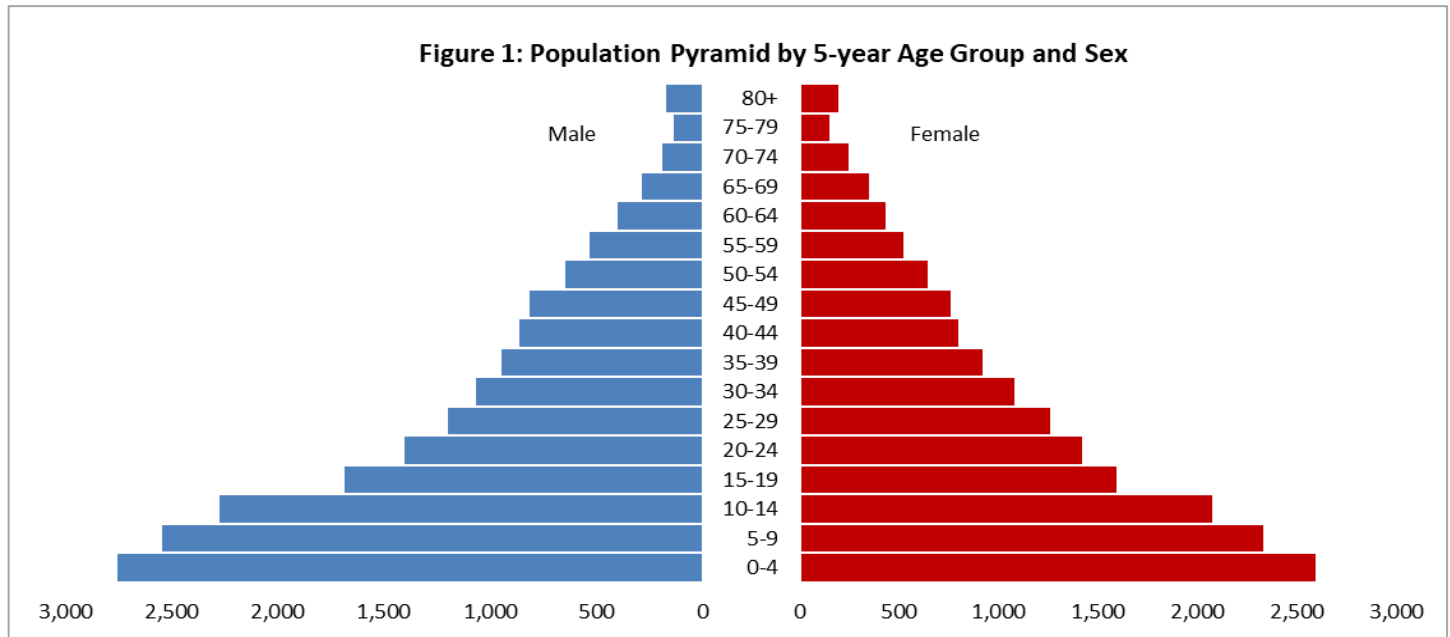

PENAMA PROVINCE

2020 Population and Housing Census Preliminary Results

Release Period: June 2021

Table 1: Summary Indicators

Indicators	Penama
Total Population (Private households only)	35,474
<i>Male</i>	<i>18,004</i>
<i>Female</i>	<i>17,470</i>
Annual Population Growth Rate (%)	1.3
Dependency Ratio	94
Sex Ratio	103
Population Density	30
Total Private Household	7,812
Average Household Size	4.5

Table 2: Population by 5-year Age Group and Sex

Age Group	Sex		Total
	Male	Female	
0-4	2,757	2,601	5,358
5-9	2,548	2,339	4,887
10-14	2,277	2,080	4,357
15-19	1,693	1,601	3,294
20-24	1,407	1,429	2,836
25-29	1,205	1,265	2,470
30-34	1,071	1,083	2,154
35-39	951	927	1,878
40-44	869	805	1,674
45-49	820	766	1,586
50-54	650	649	1,299
55-59	537	527	1,064
60-64	407	437	844
65-69	294	354	648
70-74	198	251	449
75-79	141	155	296
80+	179	201	380